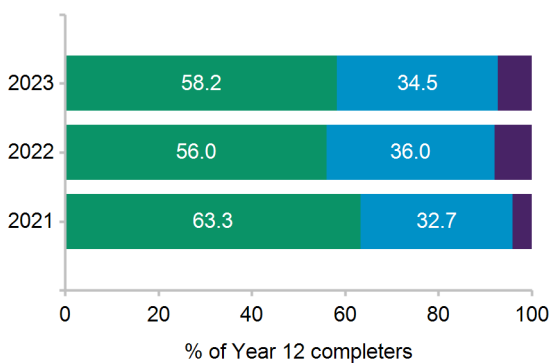

Engagement over time